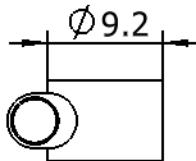

Cable Management

CABLE CLIP FOR 7MM CABLE, BLACK PE & STEEL NAIL, 100 UNITS

#NCS-07B

FOTUX Cable clip mainly used for indoor wiring along the wall. Unlike the cable tie needs to use a tie mount to bundle cable on the wall, cable clip can achieve it alone. According to the way of use, they include some that you can hammer into the wall with one nail or stick down with a self-adhesive.