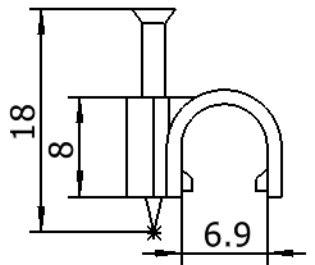

Cable Management

CABLE CLIP FOR 7MM CABLE, BLACK PE & STEEL NAIL, 100 UNITS

#NCS-07B

FOTUX Cable clip mainly used for indoor wiring along the wall. Unlike the cable tie needs to use a tie mount to bundle cable on the wall, cable clip can achieve it alone. According to the way of use, they include some that you can hammer into the wall with one nail or stick down with a self-adhesive.

FEATURES

- Made from PE, which offers excellent elasticity and shock resistance, preventing the clip from cracking
- Nail is pre-loaded into the clip
- The round-shaped profile is specifically engineered to fit Round Cables.

SPECIFICATIONS

Items 	Specs 
Material, body	PE
Color	Black
Material, nail	Steel
Compatible Cable	7mm cables
Packing	100 units / bag