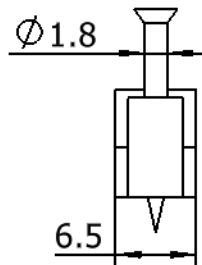

Cable Management

CABLE CLIP FOR 7MM CABLE, BLACK PE & STEEL NAIL, 100 UNITS

#NCS-07B

FOTUX Cable clip mainly used for indoor wiring along the wall. Unlike the cable tie needs to use a tie mount to bundle cable on the wall, cable clip can achieve it alone. According to the way of use, they include some that you can hammer into the wall with one nail or stick down with a self-adhesive.

SPECIFICATIONS

Items 	Specs 
Material, body	PE
Color	Black
Material, nail	Steel
Compatible Cable	7mm cables
Packing	100 units / bag