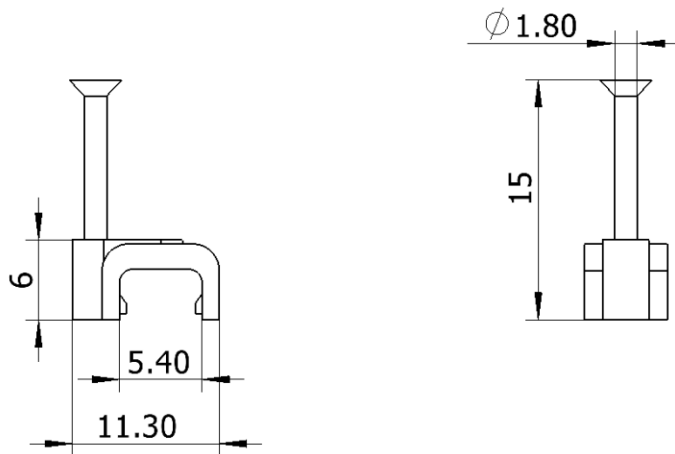

Cable Management

SQUARE CABLE CLIP, WHITE PE, 100 UNITS

#NCS-B06W

FOTUX Cable clip mainly used for indoor wiring along the wall. Unlike the cable tie needs to use a tie mount to bundle cable on the wall, cable clip can achieve it alone. According to the way of use, they include some that you can hammer into the wall with one nail or stick down with a self-adhesive.

FEATURES

- Made from PE, which offers excellent elasticity and shock resistance, preventing the clip from cracking
- Nail is pre-loaded into the clip
- The square-shaped profile is specifically engineered to fit Flat Cables.

SPECIFICATIONS

Items 	Specs 
Material, body	PE
Color	White
Material, nail	Steel
Compatible Cable	Flat cable
Packing	100 units / bag